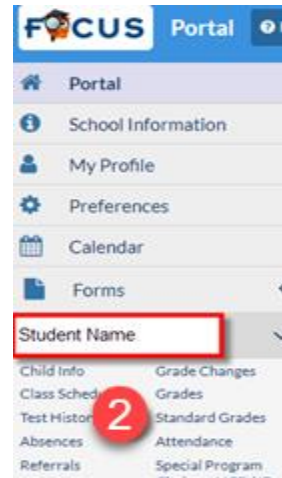

2. Click on **Test History** to view the test information.