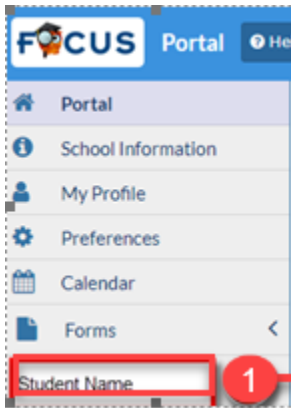

Option 2: FOCUS Parent Portal

From the Focus portal page on the left side of the screen click on the student's name to open the menu.

1. On the left side of the screen, click on your child's name to open the menu.