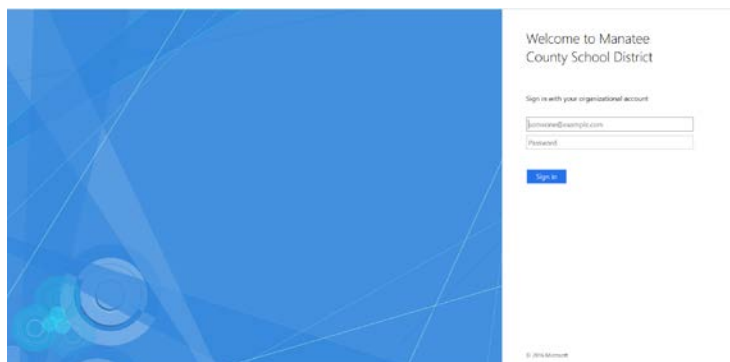

Steps to get to Schoology

1. Sign in to ClassLink (Google SDMC Class Link or Manatee County Class Link)

2. Sign in with your school ID or email and computer password

3. From there you will see a lot of programs (where you sign into FOCUS), choose Schoology