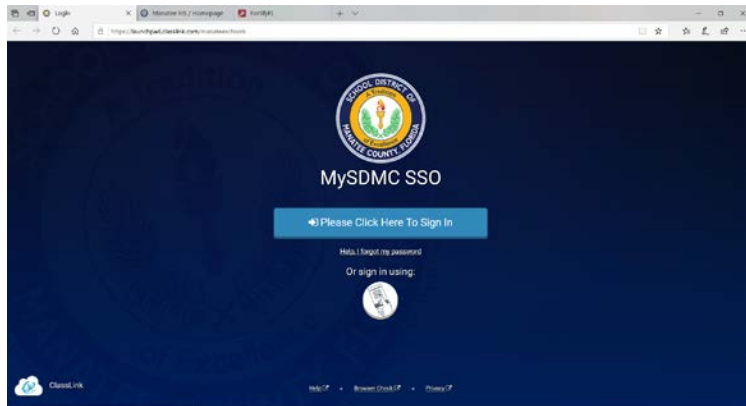

Steps to get to Schoology

1. Sign in to ClassLink (Google SDMC Class Link or Manatee County Class Link)

2. Sign in with your school ID or email and computer password

3. From there you will see a lot of programs (where you sign into FOCUS), choose Schoology