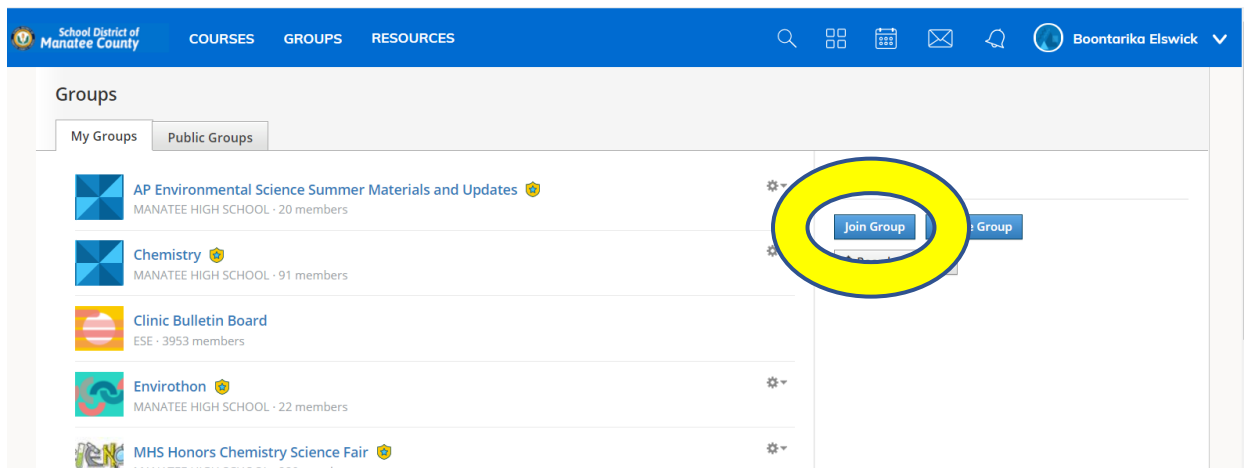

4) Enter the code then select Join.