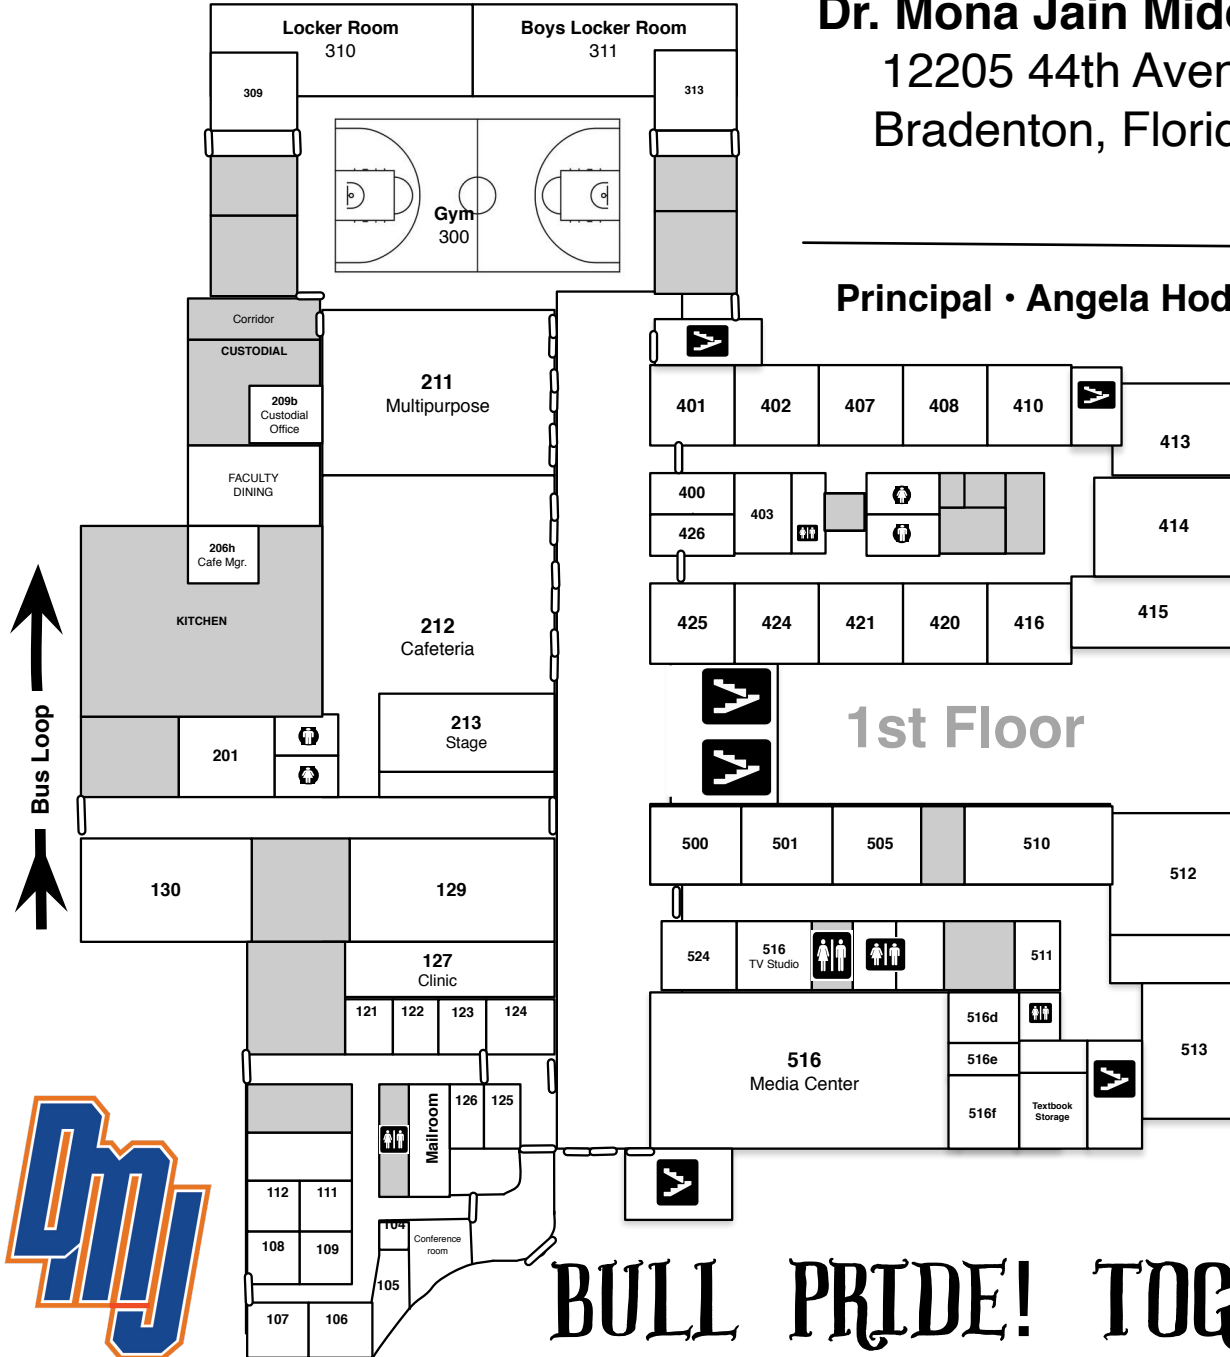

Dr. Mona Jain Middle School
 12205 44th Avenue East
 Bradenton, Florida 34211

Principal • Angela Hodges Lindsey

1st Floor

2nd Floor

BULL PRIDE! TOGETHER WE RISE!