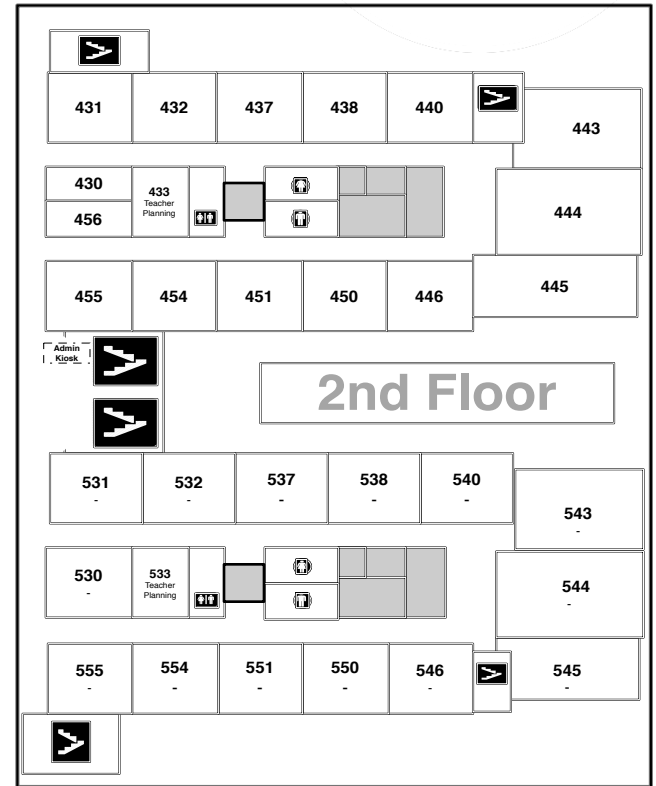

Dr. Mona Jain Middle School
 12205 44th Avenue East
 Bradenton, Florida 34211

Principal • Angela Hodges Lindsey

1st Floor

2nd Floor

BULL PRIDE! TOGETHER WE RISE!