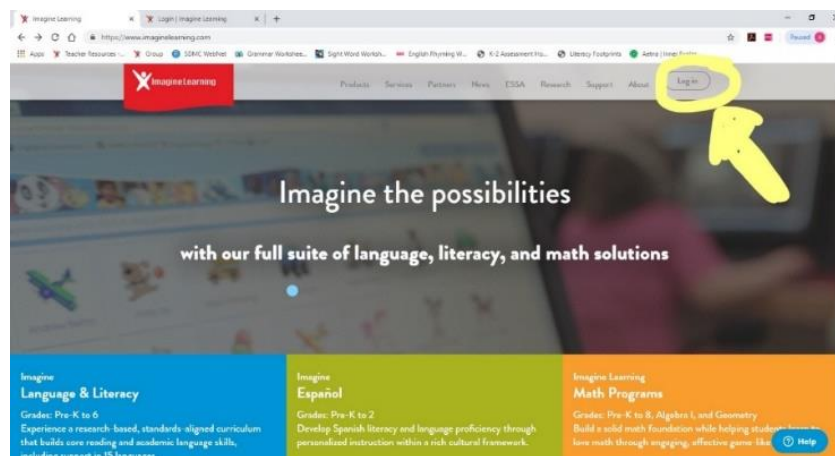

IMAGINE LEARNING FROM HOME

With Imagine Language & Literacy, every child receives explicit, targeted instruction within an individualized learning path that continually adjusts to their needs.

Directions for a laptop or desktop

1. Go to the website <https://www.imaginelearning.com/>

2. Click on the word login on the right-hand side.

3. Click on the blue little robot which circle.

4. Click the student tab.

5. You will be in the login page.