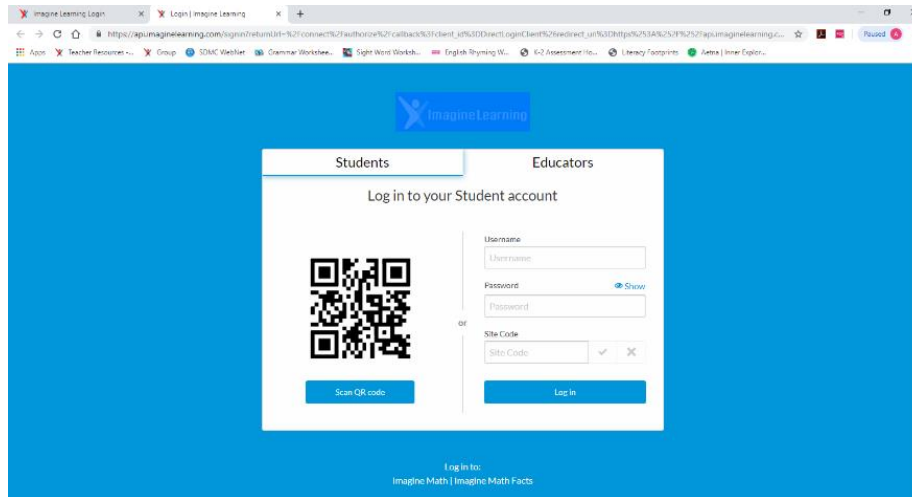

1. Go to the website <https://www.imaginelearning.com/>

2. Click on the word login on the right-hand side.

3. Click on the blue little robot which circle.

4. Click the student tab.

5. You will be in the login page.

6. Input information. Put student's username then password. The information is on the white login card. Your teacher must have given you the login information.

Directions for a tablet or cell phone

1. First you must go google play store

2. Download the APP Imagine Language & Literacy

3. Click on it and you will be on the login page

4. Input student's username and password. The information is on the white login card. Your teacher must have given you the login information.