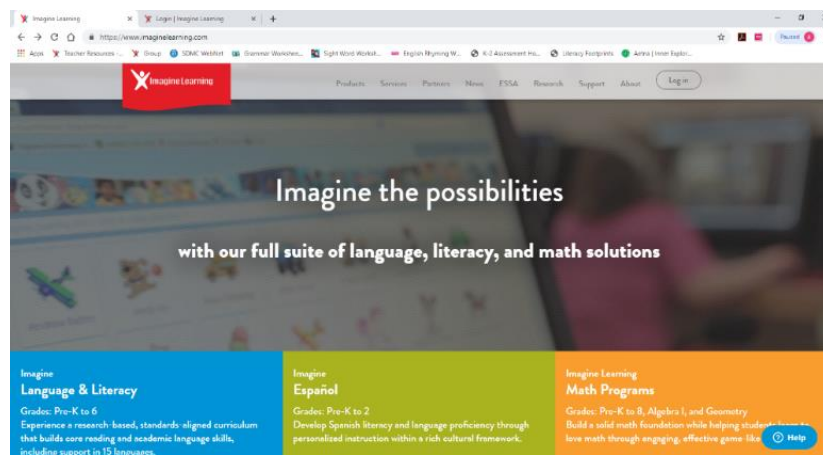

IMAGINE LEARNING FROM HOME

With Imagine Language & Literacy, every child receives explicit, targeted instruction within an individualized learning path that continually adjusts to their needs.

Directions for a laptop or desktop

1. Go to the website <https://www.imaginelearning.com/>

2. Click on the word login on the right-hand side.

3. Click on the blue little robot which circle.

4. Click the student tab.

5. You will be in the login page.