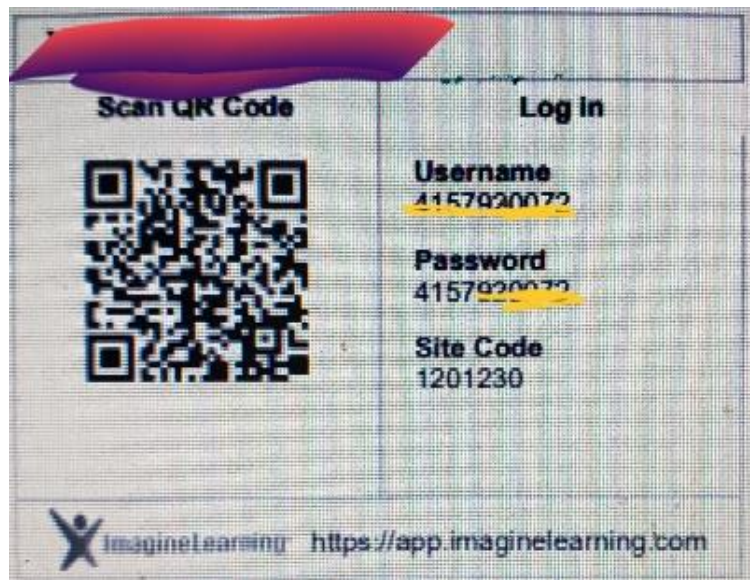

1. Go to the website <https://www.imaginelearning.com/>

2. Click on the word login on the right-hand side.

3. Click on the blue little robot which circle.

4. Click the student tab.

5. You will be in the login page.

6. Input information. Put student's username then password. The information is on the white login card. Your teacher must have given you the login information.

Directions for a tablet or cell phone

1. First you must go google play store