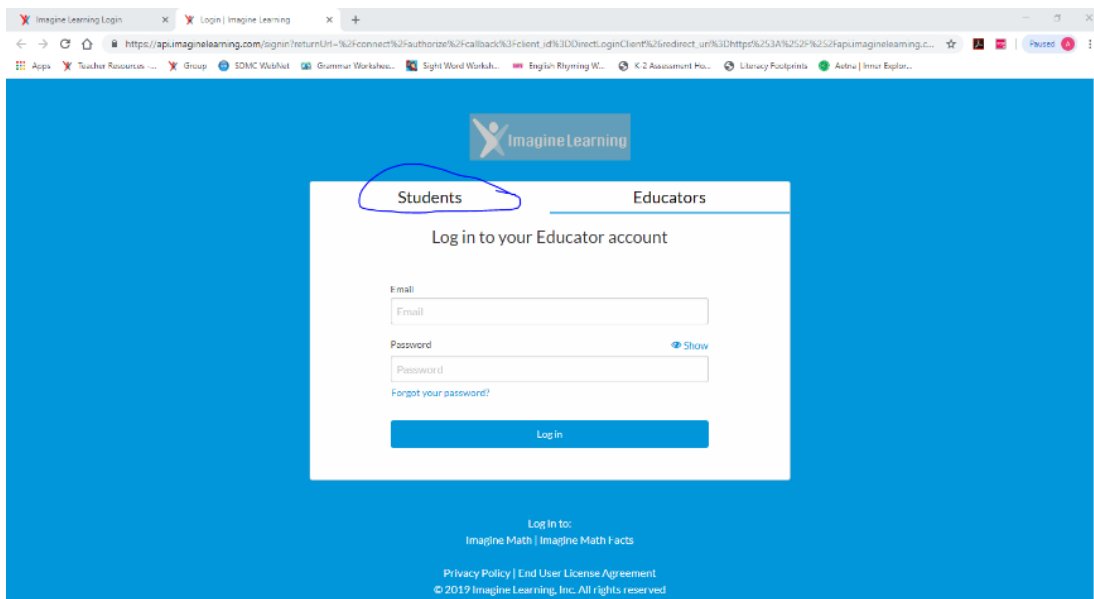

1. Go to the website <https://www.imaginelearning.com/>

2. Click on the word login on the right-hand side.

3. Click on the blue little robot which circle.

4. Click the student tab.

5. You will be in the login page.

6. Input information. Put student's username then password. The information is on the white login card. Your teacher must have given you the login information.

Directions for a tablet or cell phone

1. First you must go google play store

2. Download the APP Imagine Language & Literacy

3. Click on it and you will be on the login page

4. Input student's username and password. The information is on the white login card. Your teacher must have given you the login information.