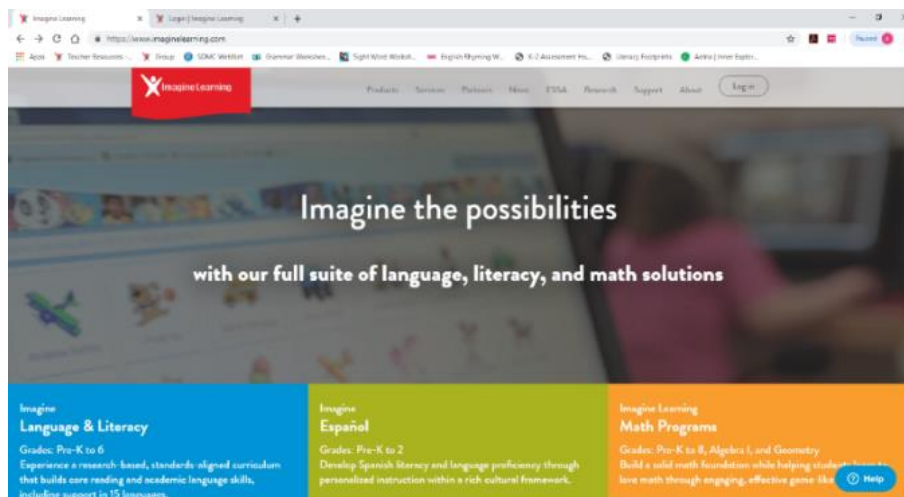

“IMAGINE” DESDE LA CASA

Con Imagine Language & Literacy, cada niño recibe instrucción específica y explícita dentro de una ruta de aprendizaje individualizada que se ajusta continuamente a sus necesidades. El estudiante puede hacer esto desde la casa.

Direcciones para la laptop o computadora de mesa

1. Vaya a la pagina web <https://www.imaginelearning.com/>