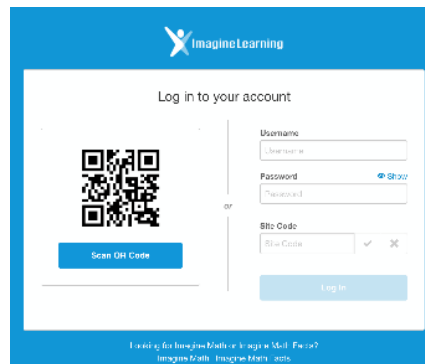

1. Go to the website <https://www.imaginelearning.com/>

2. Click on the word login on the right-hand side.

3. Click on the blue little robot which circle.

4. Click the student tab.

5. You will be in the login page.

6. Input information. Put student's username then password. The information is on the white login card. Your teacher must have given you the login information.

Directions for a tablet or cell phone

1. First you must go google play store

2. Download the APP Imagine Language & Literacy

3. Click on it and you will be on the login page

4. Input student's username and password. The information is on the white login card. Your teacher must have given you the login information.